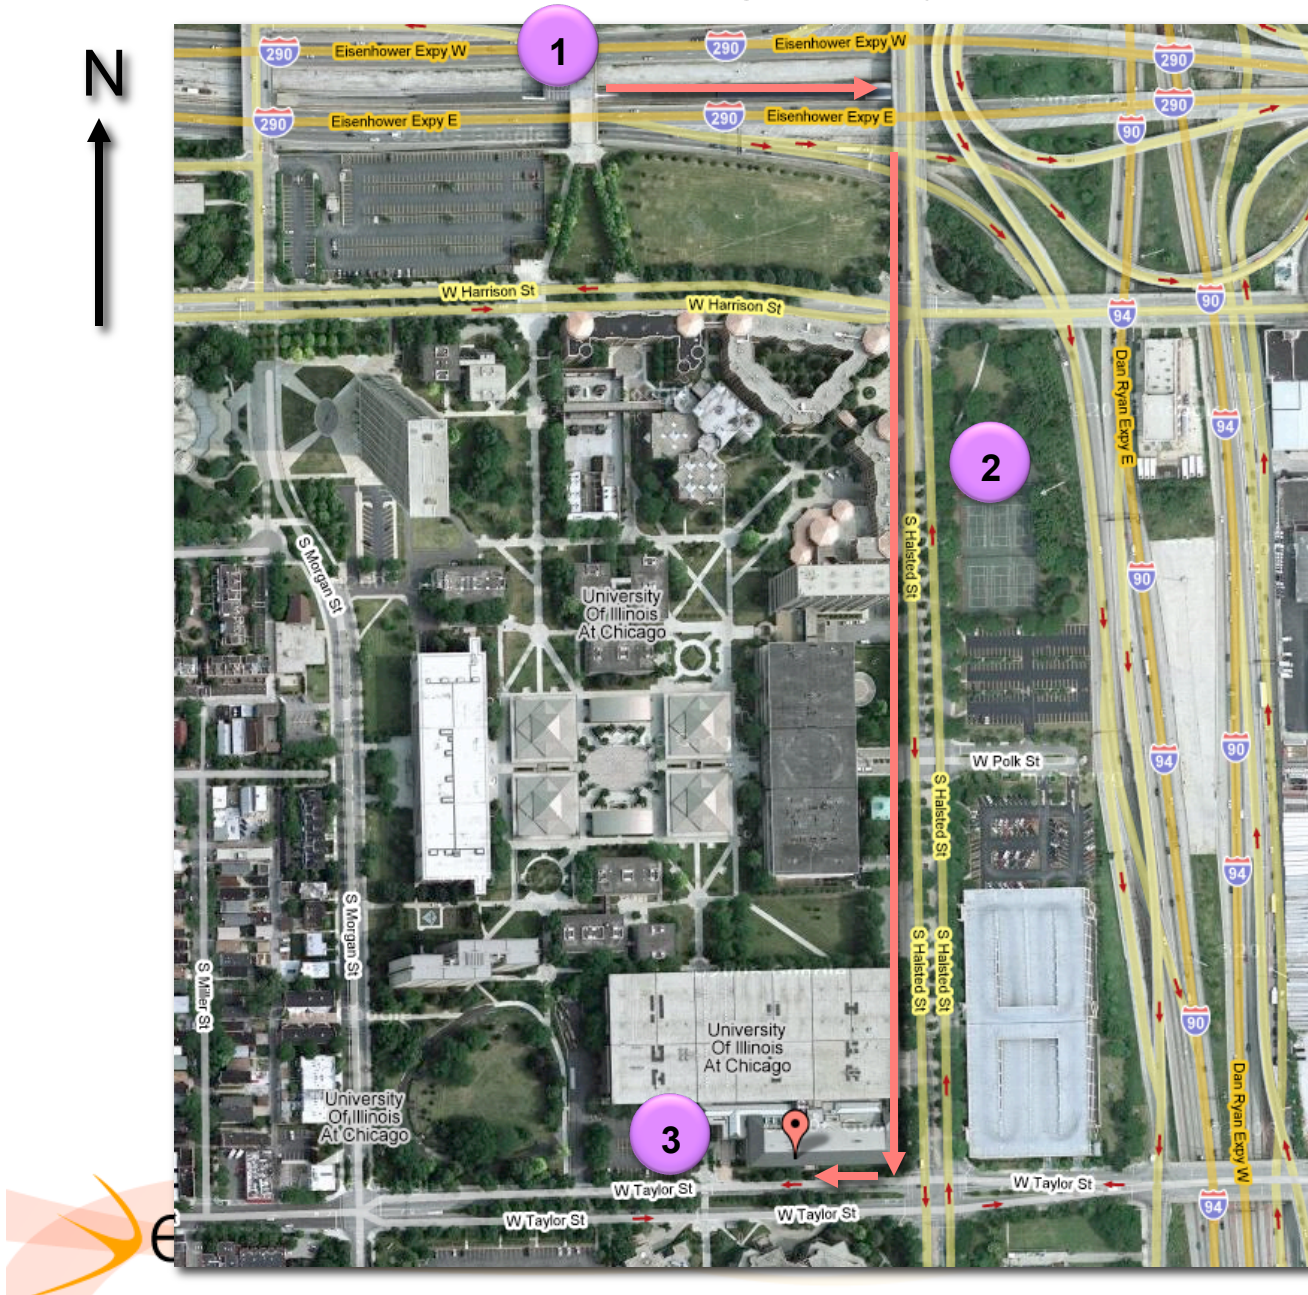

Reaching the Electronic Visualization Laboratory (EVL)

- **Our Address:**
 - Room 2032, Engineering Research Facilities Building (ERF)
 - [842 West Taylor Street, Chicago, IL 60607](#)
 - Parking Structure:
 - [766 West Taylor Street, Chicago, IL 60607](#)
- **Our Phone #:** (312) 996 3002
- **Airports:**
 - OHare Airport (ORD) is the easiest airport to fly into in terms of variety of flights. Midway Airport (MDW) is also possible and can be cheaper sometimes.
 - Taxi from OHare is about \$50 and takes about 35 minutes.
 - CTA Train directly from OHare is \$2 and takes 1 hour and drops you off on the UIC campus / Halsted Street stop (see page 3).
 - Taxi from downtown hotels should be about \$5-7 and take between 5 to 10 minutes depending on location (we are about 2 miles south west of the Sears Tower).

Directions to EVL

- Once you get in the building, go down the hall to the gold elevators, go to the 2nd floor, and wait at the locked double doors.
- Call us on your cellphone at (312) 996-3002 and we will open the door for you.
- The Loading Dock area is where you should go if you are making large deliveries.

Directions to EVL

Reaching EVL by CTA Blue Line Train

1. Exit CTA Blue Line train at the Halsted/UIC stop. Walk EAST up the ramp to Halsted street.

2. Walk SOUTH on Halsted until you reach Taylor street.

3. Walk WEST to reach 842 W. Taylor Street.

Visit
www.transitchicago.com
for additional train route
information

Nearby Short Term Accommodations

- See www.evl.uic.edu/cavern/HotelsNearEVL.html for a map showing proximity of hotels to EVL and airports.
- UIC special rates are available at the following:
 - **Club Quarters**
75 E. Wacker Drive; also at 111 W. Adams Street
 - **Crowne Plaza Chicago Metro**
733 W Madison - (312) 829-5000
 - **UIC Guest Housing (Dormitories)**
818 S Wolcott Avenue (Suite 220)
www.housing.uic.edu/halls/guest.php
 - **UIC Housing for Summer Interns**
1250 South Halsted Street
www.housing.uic.edu/intern